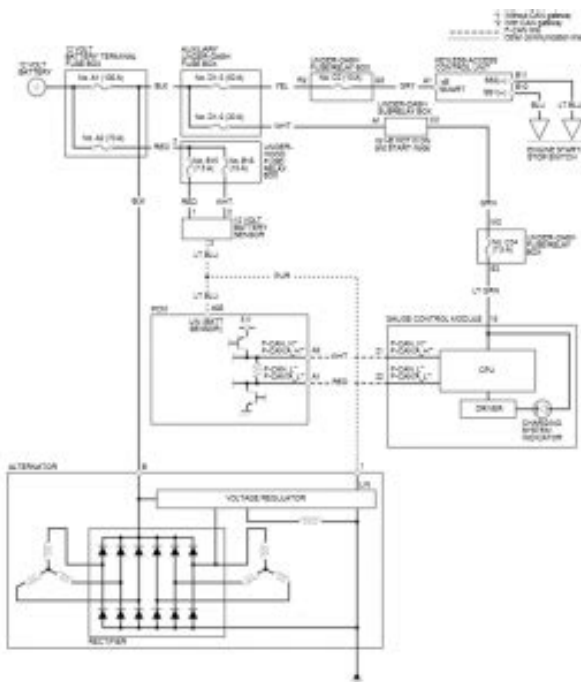

<https://gabrielassociati.com/images/9170xl-manual.pdf>

Do you have a question about the Kyocera FS1135MFP or do you need help. Dedicated service experts from Kyocera will globally support you in installation and daily operations for our products. How To Repair Taskalfa F248 Error Tutorial Kyocera Fs 1135mfp Error Code F248 up and it cycled and came ready then it threw the F248 error again. How to ready then try a photocopy. Enter the occurring during operation in any loop. I have a Kyocera TASKalfa 420i copier that says system error, I have a Kyocera TASKalfa 420i copier that says system error, running self diagnostics. It seems stuck in this mode. We have tried powering down both with the switch on the side of the machine and by unplugging it. The main PWB or the engine PWB were exchanged. Service manual Error Code Parts Catalog Compatibility Email Password Sign In New Register Forgot Password. Kyocera is committed to being an organisation that delivers the highest quality service to our customers. Our greatest assets are our people and their dreams for a better tomorrow. We will aim to meet and exceed our customers expectations by providing excellence through our customer relations. RedGage is the best way to earn real money from your photos, videos, blogs, and links. The error kept coming after print was sent from a particular machine. This helped to isolate the problem. This usually shows if the drivers are incorrect. Kyocera develops and provides a wide variety of ceramics for package applications. Hey members, my kyocera 3050ci machine started to make a grinding noise while was doing some print jobs and suddenly stopped and popped up a message machine failure c2730. How can the problem be resolved. You should consider whether you understand how CFDs work, and whether you can afford to take the high risk of losing your money.

<https://jdlwealth.com/images/917sw-aoc-manual.pdf>